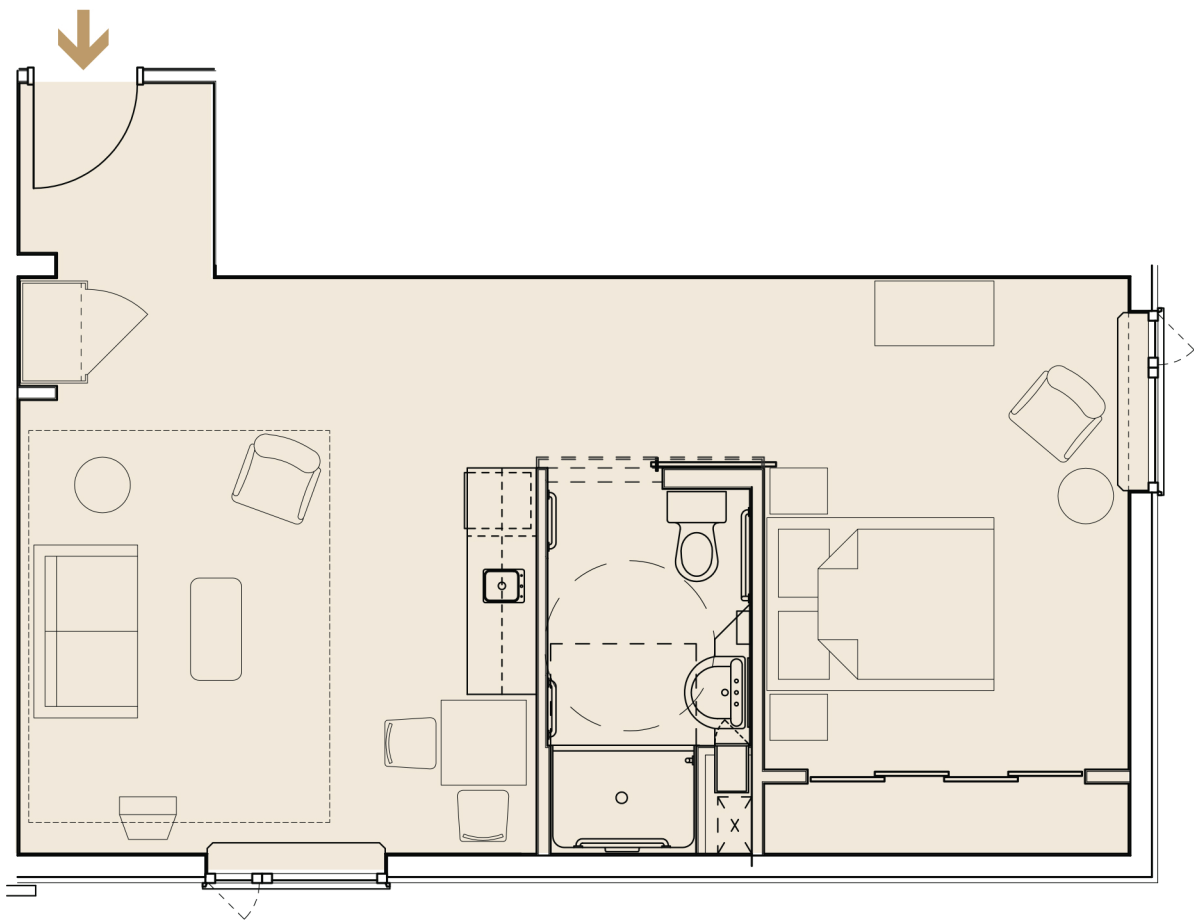

B Suite

Assisted Living Premium Studio 565 sq.ft

720 New Hampshire St Waterloo ON N2K 0A3

| (519) 885-0090

| www.parkwoodmh.com