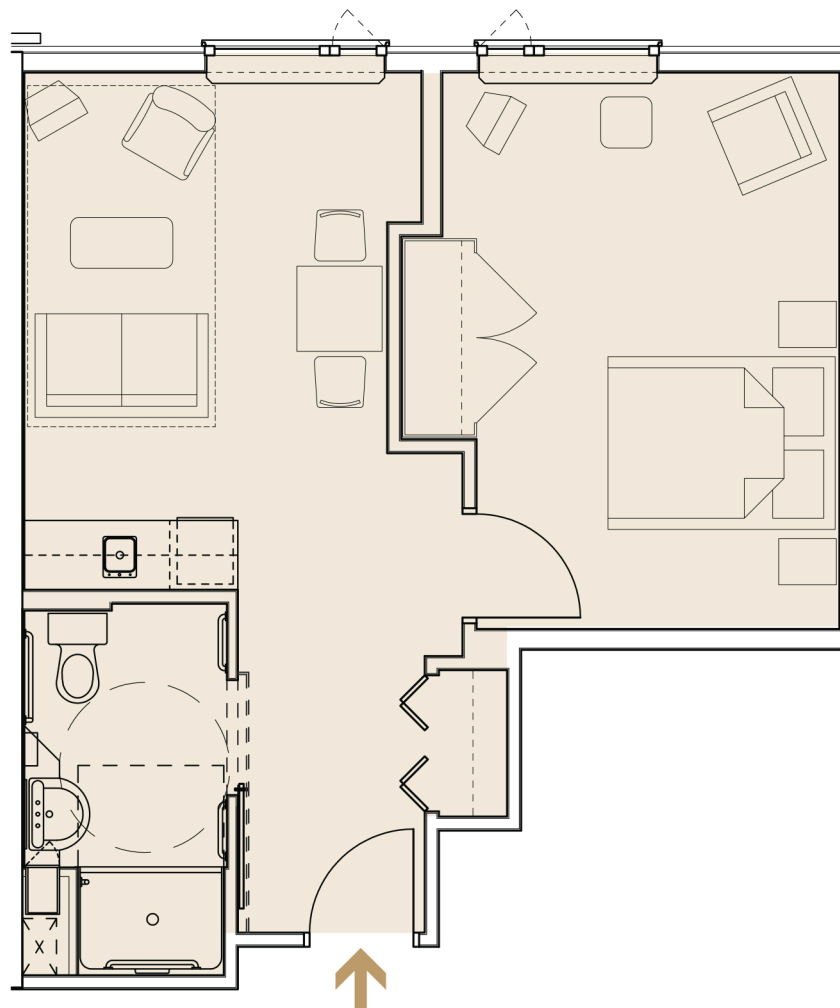

C Suite

Assisted Living
1 Bedroom 501 sq.ft

720 New Hampshire St Waterloo ON N2K 0A3 | (519) 885-0090 | www.parkwoodmh.com