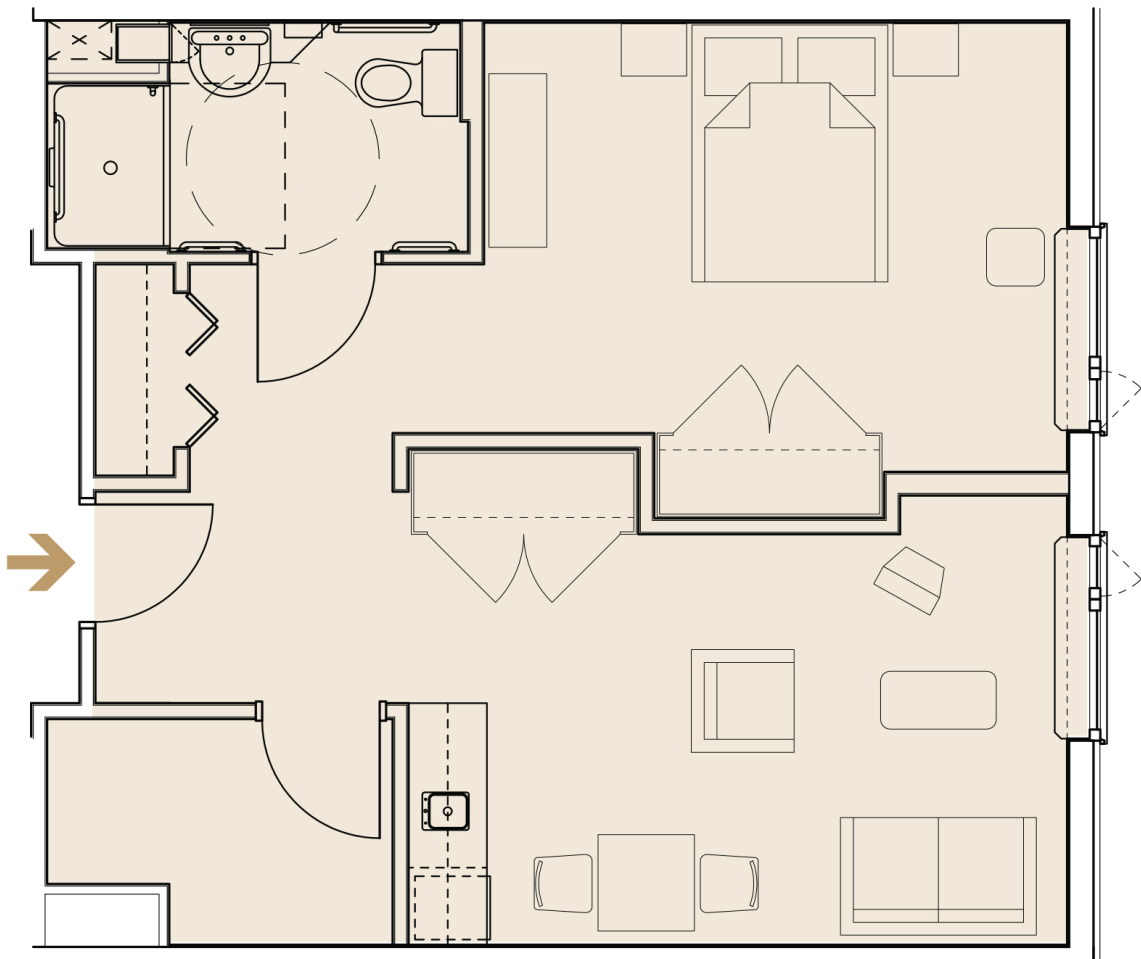

D Suite

Assisted Living
1 Bedroom Preferred 598 sq.ft

720 New Hampshire St Waterloo ON N2K 0A3 | (519) 885-0090 | www.parkwoodmh.com