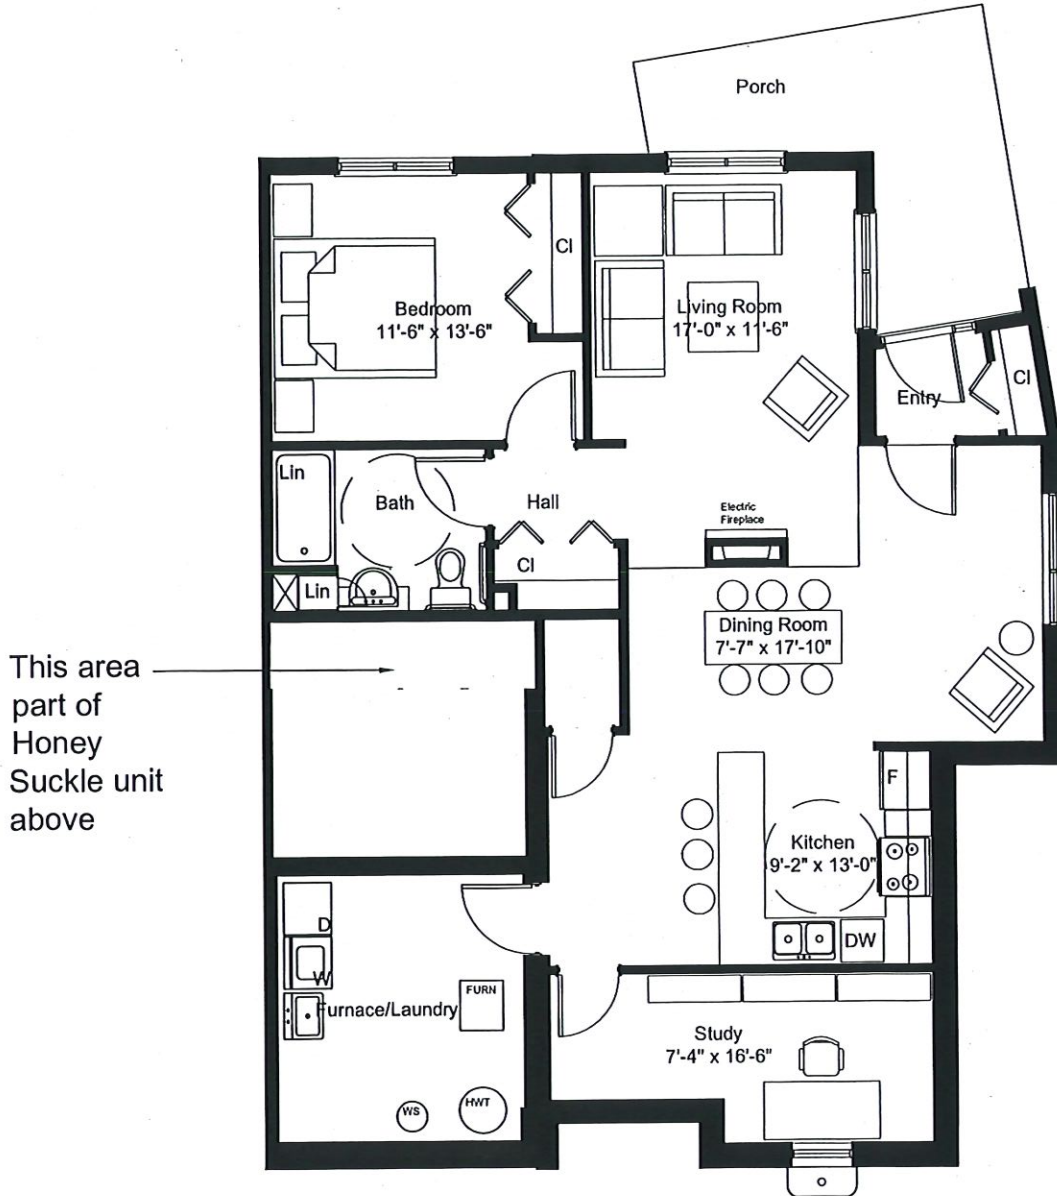

# The Periwinkle

Main Floor Plan

990 sq.ft.

Units 12 & 14

Garden Homes  
Parkwood Mennonite Home